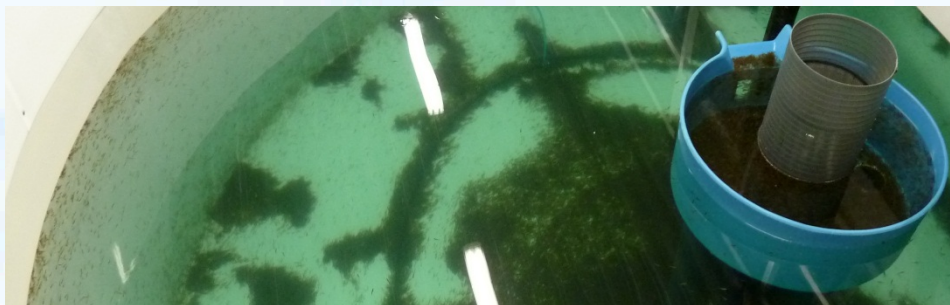

Aquatec Fish Tank Cleaner - FTC

Aquatec Solutions A/S is aiming for simplicity in design.

Users says: "The FTC is one of the most revolutionary steps in fish farming"

Facts

- Collect dead fish, faeces and waste feed
- Standard components
- Large sieve prevents blocking
- Easy installation

Benefit

- Easy cleaning
- Non blocking
- No disturbance of fish while cleaning
- Excellent function from start feeding to large fish.
- Reduce stress on fish
- Overfeeding is easy to register

Aquatec Solutions offer the Fish Tank Cleaner in different shape and models depending on the requirement

- Shape: Round or squared
- Placement: Center, inside, outside

Most important information for dimensioning FTC is fish sizes, water flow and tank diameter.